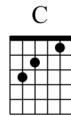

# That's no lie (Stephane LEBOURG)

**G**  
They did it

**Em**  
Almost at the same time

**G**  
And every one around me

**Em**  
Believe it was their time

**Am7** **D** **G**  
But I can tell you, I can tell you now

**Am7** **D** **G**  
That I will never, I will never die

Who can tell us  
When is the right time  
Before the hour approaches  
There're gonna be some signs

**Am7** **D** **G** **Em**  
I wanna tell, I wanna tell you now  
That I will never die

**Am7** **D** **Em** **Em**  
Caught in the middle  
**Am7** **B7** **B7**  
In the crossfire

I had a strange feeling  
About all these things  
It's a kind of creepy  
Pain and emotion it brings  
So I decided, and I won't be shy  
That I will never die

They've both gone  
Crossed the finish line  
Living us alone  
Gone over to the other side  
So I decided, and that's no lie  
That I will never die

Caught in the middle  
In the crossfire

**Am7** **D** **G** **Em** **Am7** **D** **G** **Em**  
So I decided, and that's no lie, that I will never, I will never die  
**Am** **D** **G** **Em** **Am7** **D** **D#** **F** **G**  
So I decided, and that's no lie, that I will never, I will never die