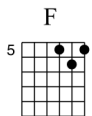

# That's no lie (Stephane LEBOURG)

**G**  
They did it

**Em**  
Almost at the same time

**G**  
And every one around me

**Em**  
Believe it was their time

**Am7** **D** **G**  
But I can tell you, I can tell you now

**Am7** **D** **G**  
That I will never, I will never die

Who can tell us  
When is the right time  
Before the hour approaches  
There're gonna be some signs

**Am7** **D** **G** **Em**  
I wanna tell, I wanna tell you now  
That I will never die

**Am7** **D** **Em** **Em**  
Caught in the middle  
**Am7** **B7** **B7**  
In the crossfire

I had a strange feeling  
About all these things  
It's a kind of creepy  
Pain and emotion it brings  
So I decided, and I won't be shy  
That I will never die

They've both gone  
Crossed the finish line  
Living us alone  
Gone over to the other side  
So I decided, and that's no lie  
That I will never die

Caught in the middle  
In the crossfire

**Am7** **D** **G** **Em** **Am7** **D** **G** **Em**  
So I decided, and that's no lie, that I will never, I will never die  
**Am** **D** **G** **Em** **Am7** **D** **D#** **F** **G**  
So I decided, and that's no lie, that I will never, I will never die