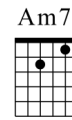

# That's no lie (Stephane LEBOURG)

**G**  
They did it

**Em**  
Almost at the same time

**G**  
And every one around me

**Em**  
Believe it was their time

**Am7** **D** **G**  
But I can tell you, I can tell you now

**Am7** **D** **G**  
That I will never, I will never die

Who can tell us  
When is the right time  
Before the hour approaches  
There're gonna be some signs

**Am7** **D** **G** **Em**  
I wanna tell, I wanna tell you now  
That I will never die

**Am7** **D** **Em** **Em**  
Caught in the middle  
**Am7** **B7** **B7**  
In the crossfire

I had a strange feeling  
About all these things  
It's a kind of creepy  
Pain and emotion it brings  
So I decided, and I won't be shy  
That I will never die

They've both gone  
Crossed the finish line  
Living us alone  
Gone over to the other side  
So I decided, and that's no lie  
That I will never die

Caught in the middle  
In the crossfire

**Am7** **D** **G** **Em** **Am7** **D** **G** **Em**  
So I decided, and that's no lie, that I will never, I will never die  
**Am** **D** **G** **Em** **Am7** **D** **D#** **F** **G**  
So I decided, and that's no lie, that I will never, I will never die