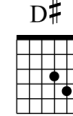

# That's no lie (Stephane LEBOURG)

**G**  
They did it

**Em**  
Almost at the same time

**G**  
And every one around me

**Em**  
Believe it was their time

**Am7** **D** **G**  
But I can tell you, I can tell you now

**Am7** **D** **G**  
That I will never, I will never die

Who can tell us  
When is the right time  
Before the hour approaches  
There're gonna be some signs

**Am7** **D** **G** **Em**  
I wanna tell, I wanna tell you now  
That I will never die

**Am7** **D** **Em** **Em**  
Caught in the middle  
**Am7** **B7** **B7**  
In the crossfire

I had a strange feeling  
About all these things  
It's a kind of creepy  
Pain and emotion it brings  
So I decided, and I won't be shy  
That I will never die