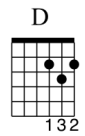

# That's no lie (Stephane LEBOURG)

**G**  
They did it

**Em**  
Almost at the same time

**G**  
And every one around me

**Em**  
Believe it was their time

**Am7** **D** **G**  
But I can tell you, I can tell you now

**Am7** **D** **G**  
That I will never, I will never die

Who can tell us  
When is the right time  
Before the hour approaches  
There're gonna be some signs

**Am7** **D** **G** **Em**  
I wanna tell, I wanna tell you now  
That I will never die

**Am7** **D** **Em** **Em**  
Caught in the middle  
**Am7** **B7** **B7**  
In the crossfire

I had a strange feeling  
About all these things  
It's a kind of creepy  
Pain and emotion it brings  
So I decided, and I won't be shy  
That I will never die

They've both gone  
Crossed the finish line  
Living us alone  
Gone over to the other side  
So I decided, and that's no lie  
That I will never die

Caught in the middle  
In the crossfire

**Am7** **D** **G** **Em** **Am7** **D** **G** **Em**  
So I decided, and that's no lie, that I will never, I will never die  
**Am** **D** **G** **Em** **Am7** **D** **D#** **F** **G**  
So I decided, and that's no lie, that I will never, I will never die