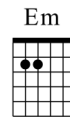

# That's no lie (Stephane LEBOURG)

**G**  
They did it

**Em**  
Almost at the same time

**G**  
And every one around me

**Em**  
Believe it was their time

**Am7** **D** **G**  
But I can tell you, I can tell you now

**Am7** **D** **G**  
That I will never, I will never die

Who can tell us  
When is the right time  
Before the hour approaches  
There're gonna be some signs

**Am7** **D** **G** **Em**  
I wanna tell, I wanna tell you now  
That I will never die

**Am7** **D** **Em** **Em**  
Caught in the middle  
**Am7** **B7** **B7**  
In the crossfire

I had a strange feeling  
About all these things  
It's a kind of creepy  
Pain and emotion it brings  
So I decided, and I won't be shy  
That I will never die

They've both gone  
Crossed the finish line  
Living us alone  
Gone over to the other side  
So I decided, and that's no lie  
That I will never die

Caught in the middle  
In the crossfire

**Am7** **D** **G** **Em** **Am7** **D** **G** **Em**  
So I decided, and that's no lie, that I will never, I will never die  
**Am** **D** **G** **Em** **Am7** **D** **D#** **F** **G**  
So I decided, and that's no lie, that I will never, I will never die