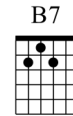

# That's no lie (Stephane LEBOURG)

**G**  
They did it

**Em**  
Almost at the same time

**G**  
And every one around me

**Em**  
Believe it was their time

**Am7** **D** **G**  
But I can tell you, I can tell you now

**Am7** **D** **G**  
That I will never, I will never die

Who can tell us  
When is the right time  
Before the hour approaches  
There're gonna be some signs

**Am7** **D** **G** **Em**  
I wanna tell, I wanna tell you now  
That I will never die

**Am7** **D** **Em** **Em**  
Caught in the middle  
**Am7** **B7** **B7**  
In the crossfire

I had a strange feeling  
About all these things  
It's a kind of creepy  
Pain and emotion it brings  
So I decided, and I won't be shy  
That I will never die

They've both gone  
Crossed the finish line  
Living us alone  
Gone over to the other side  
So I decided, and that's no lie  
That I will never die

Caught in the middle  
In the crossfire

**Am7** **D** **G** **Em** **Am7** **D** **G** **Em**  
So I decided, and that's no lie, that I will never, I will never die  
**Am** **D** **G** **Em** **Am7** **D** **D#** **F** **G**  
So I decided, and that's no lie, that I will never, I will never die